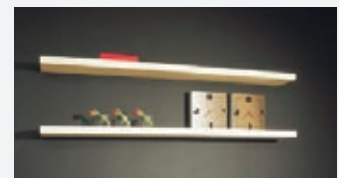

LIVING FLAMES

gelvuren | gel fires | Jan des Bouvrie

Boven | **Fire-Cube** 2x wit gelakt (**JDB-CUBE WIT**),
1x RVS met achterwand (**JDB-CUBE RVS**)
met Fire-box RVS geschuurd gelgestookt
(**JDB-BOX RVSGE**).

Onder | **Living Flames klok RVS** (**JDB KLOK**)

Top | **Fire-Cube** 2x spray-painted in white
(**JDB-CUBE WIT**), 1 x stainless steel with back wall
(**JDB-CUBE RVS**) with Fire-box in brushed stainless
steel, gel-fired (**JDB-BOX RVSGE**).

Bottom | **Living Flames clock** stainless steel (**JDB KLOK**)

Links | **Fire-Box** (**JDB-BOX RVSGE**) RVS geschuurd
gelgestookt [vierkant 380 mm]
[Ook in aluminium leverbaar]

Left | **Fire-Box** (**JDB-BOX RVSGE**) brushed stainless
steel, gel-fired [square 380 mm]
[Also available in aluminium]